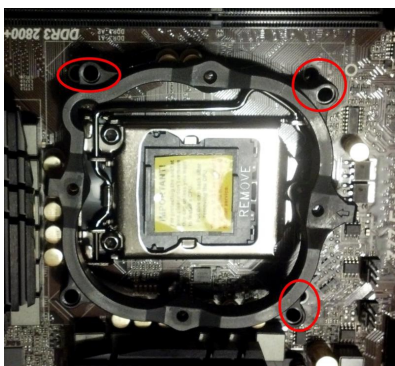

SFN7750

490 MT

CPU FAN 775 PINS OEM (NOT
COMPATIBLE WITH 1155 FANS)