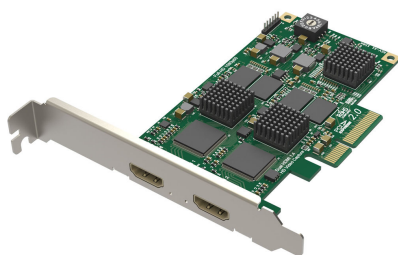

ULTRA . GIGABIT,ETHERNET.

WINDOWS/MAC

WDBVXC0060HWT

31850 MT

WD 6TB. MY CLOUD HOME

NETWORK ATTACHED STORAGE

\*FOR HOME USE. ETHERNET

INTERFACE 1000- EXT PSU. 3.5"

SOCKET 1150

10290 MT

OEM MOTHERBOARD SOCKET

1150

H110M-D 1151

10290 MT

OEM MOTHERBOARD SOCKET 1151

/ ASUS H110M-D 1151

MOTHERBOARD SOCKET 1151

SOCKET 1155

10290 MT

OEM MOTHERBOARD SOCKET

1155

SOCKET 775

10290 MT

OEM MOTHERBOARD SOCKET 775

2 PORT HDMI

R5230

R7240

9932 MT

GRAPHIC CARD 2GB DDR3 PCI-

EXPRESS R7240 / GT710