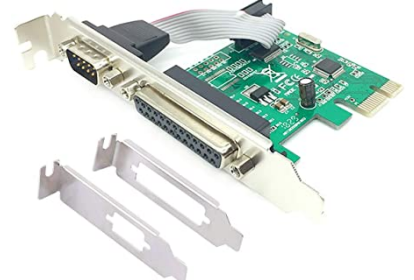

PCI / LPT

1540 MT

SERIAL & PARALLEL PCI CARD