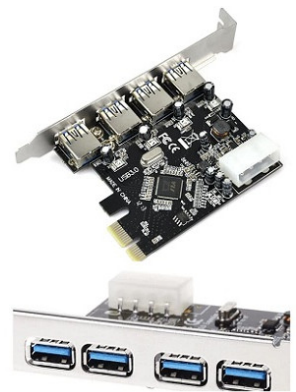

2.5" HDD SATA ENCLOSURE

USB3.0

Siswap

1008 MT

SATA ISWAP 3.5" HDD OR ROM MOBILE RACK

PCI-e CARD

1759 MT

PCI-e 2 PORT USB 3.0 EXPANTION CARD

HDST-253-C

1260 MT

2.5" HDD SATA ENCLOSURE USB3.0 TYPE-C

PCI / LPT

1540 MT

SERIAL & PARALLEL PCI CARD

USB-EXP-4P

2100 MT

PCI-e 4 PORT USB 3.0 EXPANTION CARD

STEK BT 4.0

980 MT

STEK BLUETOOTH 4.0 MINI  
DONGLE

IXUS-185

14280 MT

CANON DIGITAL CAMERA IXUS-185  
20.0 Megapixel IXUS with 8x optical  
zoom, 16x ZoomPlus, Easy Auto  
and instant HD movies