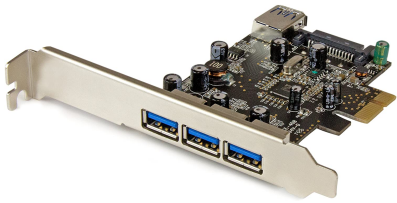

336 MT

COSONIC HEADSET HIGH  
QUALITY

FC300

252 MT

FENNER HEADPHONE - GOOD  
QUALITY

PU211

770 MT

PCI 4 PORT USB INTERNAL CARD  
FOR DESKTOPS