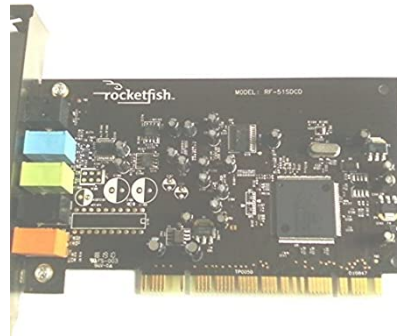

OEM

770 MT

5.1 CHANNEL PCI SOUND CARD