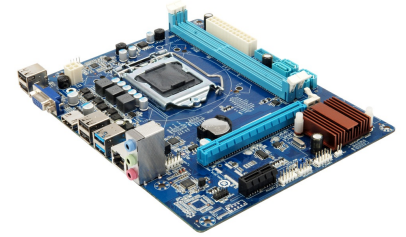

SOCKET 1150

10290 MT

OEM MOTHERBOARD SOCKET

1150