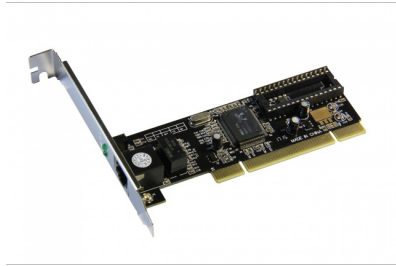

USB Type C to Gigabit
Ethernet Adapter
10/100/1000 DU320M

1915 MT

USB Type C to Gigabit Ethernet
Adapter 10/100/1000 DU320M

USB 3.0 TO LAN RJ45
ADAPTER - CU835 /
DU312M

1915 MT

USB 3.0 TO LAN RJ45 ADAPTER -
CU835 / DU312M

24 Port Patch Panel Cat6e
Oem

2800 MT

24 Port Patch Panel Cat6e Oem

EVOLUTION NR624 24
Port Patch Panel Cat6e

3500 MT

EVOLUTION NR624 24 Port Patch

EVOLUTION NR648 48
Port Patch Panel Cat6e

5740 MT

EVOLUTION NR648 48 Port Patch

48 Port Patch Panel Cat6e

5390 MT

48 Port Patch Panel Cat6e

ENCORE 10/100 PCI LAN CARD

490 MT

ENCORE 10/100 PCI LAN CARD

ENCORE 10/100/1000 PCI LAN CARD

602 MT

ENCORE 10/100/1000 PCI LAN CARD

EVOLUTION CAT6 RJ45 TOMADA DE REDE - 1 SAIDA (D2081R)

359 MT

EVOLUTION CAT6 RJ45 TOMADA DE REDE - 1 SAIDA (D2081R)

EVOLUTION CAT6 RJ45 TOMADA DE REDE - 2 SAIDA (D2082R)