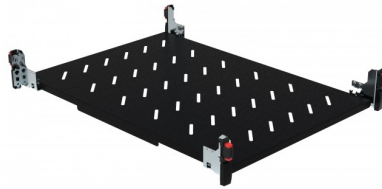

FIXED SHELF 800 DEPTH

1624 MT

FIXED SHELF 800 DEPTH